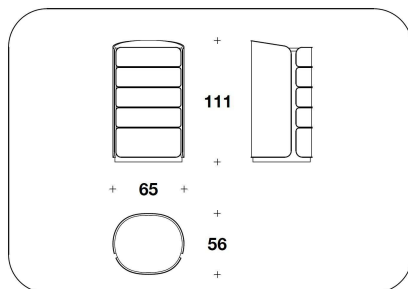

BENTLEY

BMB (17E) - BMB (17P)
"SETTIMINO" : CASSETTIERA / CHEST
OF DRAWERS
65x56x111H. cm
25 2/3x22x43 2/3H. "

BMB (18E) - BMB (18P)
CASSETTIERA / CHEST OF DRAWERS
140x57x74H. cm
55x22 1/3x29H. "

Note