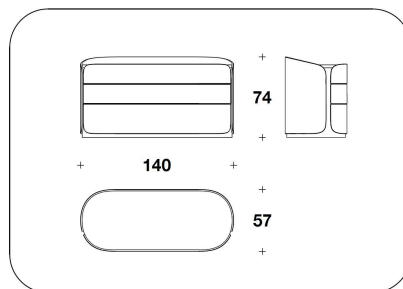

DRAWERS Pull-out wooden drawers veneered, coordinated with external frame. Matt black lacquered inside and microfibre inner cover

OPTIONAL Perimetral aluminium profile with gun-metal grey finishing

BENTLEY HOME
living / chest of drawers
AMBLESIDE

BENTLEY

BMB (17E) - BMB (17P)
"SETTIMINO" : CASSETTIERA / CHEST
OF DRAWERS
65x56x111H. cm
25 2/3x22x43 2/3H. "

BMB (18E) - BMB (18P)
CASSETTIERA / CHEST OF DRAWERS
140x57x74H. cm
55x22 1/3x29H. "

Note