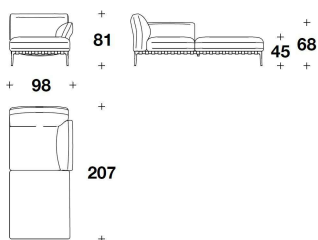

VERSACE HOME
outdoor sofa & armchairs
STILETTO OUTDOOR

HEO (CLD) - HEO (CLS) - HEO (CLDC)
- HEO (CLSC)
CHAISE LONGUE DX O SX / RIGHT OR
LEFT CHAISE LONGUE
98x207x81H.- H.A.68 - H.S.45cm
38 2/3x81 1/3x32H.- H.A.26 2/3 - H.S.17
3/4"

HEO (POU) - HEO (POUC)
POUF / OTTOMAN
94x94x45H.cm
37x37x17 3/4H."