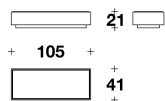

LUXENCE LUXURY LIVING
coffee-side tables
SLIM

LYC (25)
RECTANGULAR : COFFEE TABLE
105x41x21H. cm
41 1/3x16 1/4x8 1/4H. "

LYC (26)
RECTANGULAR : COFFEE TABLE
136x41x21H.cm
53 2/3x16 1/4x8 1/4H."

LYC (24)
SQUARE : COFFEE TABLE
105x105x21H. cm
41 1/3x41 1/3x8 1/4H. "