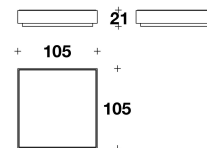

LUXENCE LUXURY LIVING
coffee-side tables
SLIM

LYC (25)
RECTANGULAR : COFFEE TABLE
105x41x21H. cm
41 1/3x16 1/4x8 1/4H. "

LYC (26)
RECTANGULAR : COFFEE TABLE
136x41x21H.cm
53 2/3x16 1/4x8 1/4H."

LYC (24)
SQUARE : COFFEE TABLE
105x105x21H. cm
41 1/3x41 1/3x8 1/4H. "

LYC (23)
CURVED : COFFEE TABLE
137x137x21H. cm
54x54x8 1/4H. "

Note