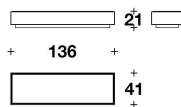

LUXENCE LUXURY LIVING
coffee-side tables
SLIM

LYC (25)
RECTANGULAR : COFFEE TABLE
105x41x21H. cm
41 1/3x16 1/4x8 1/4H. "

LYC (26)
RECTANGULAR : COFFEE TABLE
136x41x21H.cm
53 2/3x16 1/4x8 1/4H."

LYC (24)
SQUARE : COFFEE TABLE
105x105x21H. cm
41 1/3x41 1/3x8 1/4H. "

LYC (23)
CURVED : COFFEE TABLE
137x137x21H. cm
54x54x8 1/4H. "

Note