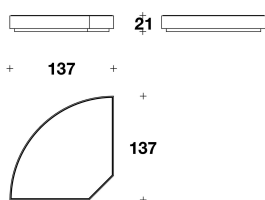

LUXENCE LUXURY LIVING
coffee-side tables
SLIM

LYC (25)
RECTANGULAR : COFFEE TABLE
105x41x21H. cm
41 1/3x16 1/4x8 1/4H. "

LYC (26)
RECTANGULAR : COFFEE TABLE
136x41x21H.cm
53 2/3x16 1/4x8 1/4H."

LYC (24)
SQUARE : COFFEE TABLE
105x105x21H. cm
41 1/3x41 1/3x8 1/4H. "

LYC (23)
CURVED : COFFEE TABLE
137x137x21H. cm
54x54x8 1/4H. "

Note