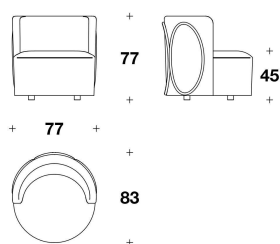

FRAME Wood, seat with interwoven elastic bands

PADDING Polyurethane and Fiberfill

COVER Not removable fabric or leather (for the use of printed leather, see the printed leather chart at the beginning of the section). Fabric or leather piping to be chosen

POT (21)

POLTRONA / ARMCHAIR

77x77x83H. - H.S.45 cm

30 1/3x30 1/3x32 2/3H. - H.S.17 3/4 "

TRUSSARDI CASA
armchairs
OVAL
Note

TRUSSARDI
CASA