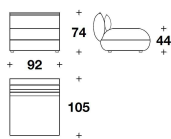

Fabric or leather piping to be chosen

Back cushion and backrest cushion with removable cover

FEET Solid wood, wengé stained

WAI (D3)
 DIVANO 3 POSTI / 3 SEATER SOFA
 254x105x74H. - H.S.44cm
 100x41 1/3x29H. - H.S.17 1/4"

WAI (D4)
 DIVANO 4 POSTI / 4 SEATER SOFA
 304x105x74H. - H.S.44cm
 119 2/3x41 1/3x29H. - H.S.17 1/4"

WAI (E1D) - WAI (E1S)
 ELEMENTO 1 POSTO CON
 BRACCIOLO DX O SX / 1 SEATER
 ELEMENT WITH RIGHT OR LEFT
 ARMREST
 127x105x74H. H.S.44cm
 50x41 1/3x29H. H.S.17 1/4"

WAI (E1DG) - WAI (E1SG)
BIG : ELEMENTO 1 POSTO CON
BRACCIOLO DX O SX / 1 SEATER
ELEMENT WITH RIGHT OR LEFT ARM
152x105x74H. - H.S.44cm
60x41 1/3x29H. - H.S.17 1/4"

WAI (E1CN)
ELEMENTO CENTRALE 1 POSTO / 1
SEATER CENTRALE ELEMENT
92x105x74H. - H.S.44cm
36 1/3x41 1/3x29H. - H.S.17 1/4"

WAI (PEDP) - WAI (PESP)
ELEMENTO PENISOLA 1 POSTO CON
POUF DX O SX / 1 SEATER PENISULA
ELEMENT WITH RIGHT OR LEFT
OTTOMAN
159x140x74H. - H.S.44cm
62 2/3x55x29H. - H.S.17 1/4"

WAI (/CUS)
CUSCINO SCHIENALE / BACK
CUSHION
55x55cm
21 2/3x21 2/3"