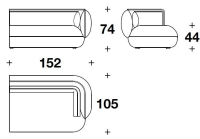

Fabric or leather piping to be chosen

Back cushion and backrest cushion with removable cover

FEET Solid wood, wengé stained

WAI (D3)
 DIVANO 3 POSTI / 3 SEATER SOFA
 254x105x74H. - H.S.44cm
 100x41 1/3x29H. - H.S.17 1/4"

WAI (D4)
 DIVANO 4 POSTI / 4 SEATER SOFA
 304x105x74H. - H.S.44cm
 119 2/3x41 1/3x29H. - H.S.17 1/4"

WAI (E1D) - WAI (E1S)
 ELEMENTO 1 POSTO CON
 BRACCIOLO DX O SX / 1 SEATER
 ELEMENT WITH RIGHT OR LEFT
 ARMREST
 127x105x74H. H.S.44cm
 50x41 1/3x29H. H.S.17 1/4"

WAI (E1DG) - WAI (E1SG)
BIG : ELEMENTO 1 POSTO CON
BRACCIOLO DX O SX / 1 SEATER
ELEMENT WITH RIGHT OR LEFT ARM
152x105x74H. - H.S.44cm
60x41 1/3x29H. - H.S.17 1/4"

WAI (E1CN)
ELEMENTO CENTRALE 1 POSTO / 1
SEATER CENTRALE ELEMENT
92x105x74H. - H.S.44cm
36 1/3x41 1/3x29H. - H.S.17 1/4"

WAI (PEDP) - WAI (PESP)
ELEMENTO PENISOLA 1 POSTO CON
POUF DX O SX / 1 SEATER PENISULA
ELEMENT WITH RIGHT OR LEFT
OTTOMAN
159x140x74H. - H.S.44cm
62 2/3x55x29H. - H.S.17 1/4"

WAI (/CUS)
CUSCINO SCHIENALE / BACK
CUSHION
55x55cm
21 2/3x21 2/3"