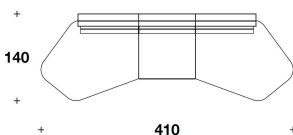

WAI (PESP) + WAI (E1CN) + WAI (PEDP)