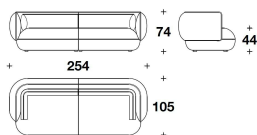

WAI (D3)
DIVANO 3 POSTI / 3 SEATER SOFA
254x105x74H. - H.S.44cm
100x41 1/3x29H. - H.S.17 1/4"