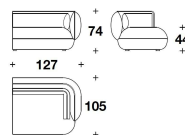

Fabric or leather piping to be chosen

Back cushion and backrest cushion with removable cover

FEET Solid wood, wengé stained

WAI (D3)
 DIVANO 3 POSTI / 3 SEATER SOFA
 254x105x74H. - H.S.44cm
 100x41 1/3x29H. - H.S.17 1/4"

WAI (D4)
 DIVANO 4 POSTI / 4 SEATER SOFA
 304x105x74H. - H.S.44cm
 119 2/3x41 1/3x29H. - H.S.17 1/4"

WAI (E1D) - WAI (E1S)
 ELEMENTO 1 POSTO CON
 BRACCIOLO DX O SX / 1 SEATER
 ELEMENT WITH RIGHT OR LEFT
 ARMREST
 127x105x74H. H.S.44cm
 50x41 1/3x29H. H.S.17 1/4"

WAI (E1DG) - WAI (E1SG)
BIG : ELEMENTO 1 POSTO CON
BRACCIOLO DX O SX / 1 SEATER
ELEMENT WITH RIGHT OR LEFT ARM
152x105x74H. - H.S.44cm
60x41 1/3x29H. - H.S.17 1/4"

WAI (E1CN)
ELEMENTO CENTRALE 1 POSTO / 1
SEATER CENTRALE ELEMENT
92x105x74H. - H.S.44cm
36 1/3x41 1/3x29H. - H.S.17 1/4"

WAI (PEDP) - WAI (PESP)
ELEMENTO PENISOLA 1 POSTO CON
POUF DX O SX / 1 SEATER PENISULA
ELEMENT WITH RIGHT OR LEFT
OTTOMAN
159x140x74H. - H.S.44cm
62 2/3x55x29H. - H.S.17 1/4"

WAI (/CUS)
CUSCINO SCHIENALE / BACK
CUSHION
55x55cm
21 2/3x21 2/3"