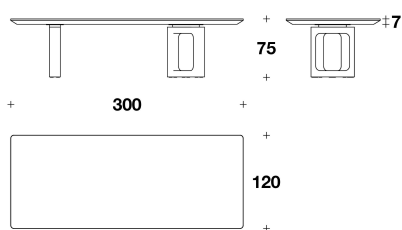

**BASE** Rigid Polyurethane base with gun-metal grey, Bronze Shadow or Palladium finishing effect

**LUXENCE LUXURY LIVING**  
**tables & writing-desks**  
**MOORE**

LLT (33M)  
 TAVOLO TONDO / ROUND TABLE  
 Ø 160x75H. - THK.7cm  
 Ø 63x29 2/3H. - THK.2 3/4"

LLT (34M)  
 TAVOLO TONDO / ROUND TABLE  
 Ø 180x75H. - THK.7cm  
 Ø 71x29 2/3H. - THK.2 3/4"

LLT (36M)  
 TAVOLO RETTANGOLARE /  
 RECTANGULAR TABLE  
 250x120x75H. - THK.7cm  
 98 1/3x47 1/3x29 2/3H. - THK.2 3/4"