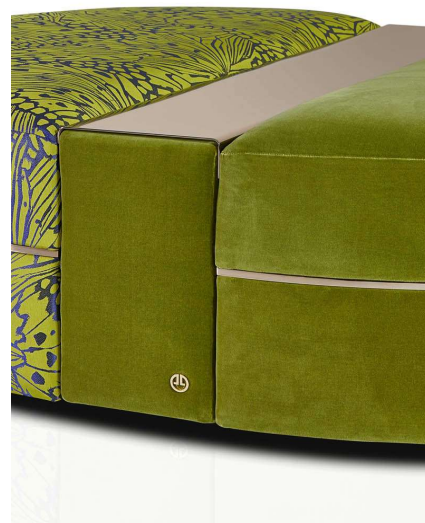

**FEET** Solid wood dark stained

**OPTIONAL** Decorative steel profiles with gun-metal grey, Bronze Shadow or Palladium finishing

**OPTIONAL SMALL TABLE** Small table in curved steel with gun-metal grey, Bronze Shadow or Palladium finishing. Suitable only for rectangular ottoman **BRT (POUR)** and island elements **BRT (POUT1)**