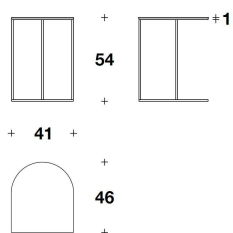

FRAME / TOP Steel varnished with Moonlight, Mineral Grey or Mineral Bronze colour

N.B. Suitable for indoor and outdoor use

LYC (44)
SIDE TABLE
41x46x54H.cm
16 1/4x18x21 1/3H."

Note