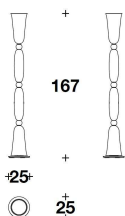

VMP (09)  
LAMPADA DA TAVOLO / TABLE LAMP  
Ø 25x43H.cm  
Ø 9 3/4x17H."

VMP (06)  
LAMPADA DA TERRA / FLOOR LAMP  
Ø 25x79H.cm  
Ø 9 3/4x31H."

VMP (07)  
MEDIUM : LAMPADA DA TERRA /  
FLOOR LAMP  
Ø 25x123H.cm  
Ø 9 3/4x48 1/3H."

VMP (08)  
HIGH : LAMPADA DA TERRA / FLOOR  
LAMP  
Ø 25x167H.cm  
Ø 9 3/4x65 2/3H."

VMP (10)  
SOSPENSIONE / SUSPENSION  
Ø 40x41H.cm  
Ø 15 3/4x16 1/4H."

VMP (11)  
BIG : SOSPENSIONE / SUSPENSION  
88x83x88H.cm  
34 2/3x32 2/3x34 2/3H."