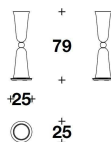

VMP (09)  
LAMPADA DA TAVOLO / TABLE LAMP  
Ø 25x43H.cm  
Ø 9 3/4x17H."

VMP (06)  
LAMPADA DA TERRA / FLOOR LAMP  
Ø 25x79H.cm  
Ø 9 3/4x31H."

VMP (07)  
MEDIUM : LAMPADA DA TERRA /  
FLOOR LAMP  
Ø 25x123H.cm  
Ø 9 3/4x48 1/3H."

VMP (08)  
HIGH : LAMPADA DA TERRA / FLOOR  
LAMP  
Ø 25x167H.cm  
Ø 9 3/4x65 2/3H."

VMP (10)  
SOSPENSIONE / SUSPENSION  
Ø 40x41H.cm  
Ø 15 3/4x16 1/4H."

VMP (11)  
BIG : SOSPENSIONE / SUSPENSION  
88x83x88H.cm  
34 2/3x32 2/3x34 2/3H."