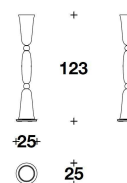

VMP (09)  
LAMPADA DA TAVOLO / TABLE LAMP  
Ø 25x43H.cm  
Ø 9 3/4x17H."

VMP (06)  
LAMPADA DA TERRA / FLOOR LAMP  
Ø 25x79H.cm  
Ø 9 3/4x31H."

VMP (07)  
MEDIUM : LAMPADA DA TERRA /  
FLOOR LAMP  
Ø 25x123H.cm  
Ø 9 3/4x48 1/3H."

VMP (08)  
HIGH : LAMPADA DA TERRA / FLOOR  
LAMP  
Ø 25x167H.cm  
Ø 9 3/4x65 2/3H."

VMP (10)  
SOSPENSIONE / SUSPENSION  
Ø 40x41H.cm  
Ø 15 3/4x16 1/4H."

VMP (11)  
BIG : SOSPENSIONE / SUSPENSION  
88x83x88H.cm  
34 2/3x32 2/3x34 2/3H."