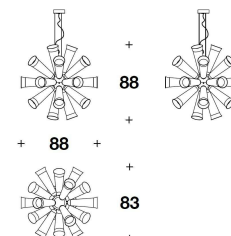

VMP (09)  
LAMPADA DA TAVOLO / TABLE LAMP  
Ø 25x43H.cm  
Ø 9 3/4x17H."

VMP (06)  
LAMPADA DA TERRA / FLOOR LAMP  
Ø 25x79H.cm  
Ø 9 3/4x31H."

VMP (07)  
MEDIUM : LAMPADA DA TERRA /  
FLOOR LAMP  
Ø 25x123H.cm  
Ø 9 3/4x48 1/3H."

VMP (08)  
HIGH : LAMPADA DA TERRA / FLOOR  
LAMP  
Ø 25x167H.cm  
Ø 9 3/4x65 2/3H."

VMP (10)  
SOSPENSIONE / SUSPENSION  
Ø 40x41H.cm  
Ø 15 3/4x16 1/4H."

VMP (11)  
BIG : SOSPENSIONE / SUSPENSION  
88x83x88H.cm  
34 2/3x32 2/3x34 2/3H."