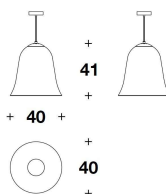

VMP (09)  
LAMPADA DA TAVOLO / TABLE LAMP  
Ø 25x43H.cm  
Ø 9 3/4x17H."

VMP (06)  
LAMPADA DA TERRA / FLOOR LAMP  
Ø 25x79H.cm  
Ø 9 3/4x31H."

VMP (07)  
MEDIUM : LAMPADA DA TERRA /  
FLOOR LAMP  
Ø 25x123H.cm  
Ø 9 3/4x48 1/3H."

VMP (08)  
HIGH : LAMPADA DA TERRA / FLOOR  
LAMP  
Ø 25x167H.cm  
Ø 9 3/4x65 2/3H."

VMP (10)  
SOSPENSIONE / SUSPENSION  
Ø 40x41H.cm  
Ø 15 3/4x16 1/4H."

VMP (11)  
BIG : SOSPENSIONE / SUSPENSION  
88x83x88H.cm  
34 2/3x32 2/3x34 2/3H."