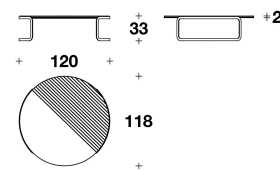

LYC (17V/1)
COFFEE TABLE
60x58x53H. cm
23 2/3x23x21H. "

LYC (17E/1)
WOOD : COFFEE TABLE
60x58x53H. cm
23 2/3x23x21H. "

LYC (17M/1)
MARBLE : COFFEE TABLE
60x58x53H. cm
23 2/3x23x21H. "

LYC (17V/2)
COFFEE TABLE
90x88x43H. cm
35 1/3x34 2/3x17H. "

LYC (17E/2)
WOOD : COFFEE TABLE
90x88x43H. cm
35 1/3x34 2/3x17H. "

LYC (17M/2)
MARBLE : COFFEE TABLE
90x88x43H. cm
35 1/3x34 2/3x17H. "

LYC (17V/3)
COFFEE TABLE
120x118x33H. cm
47 1/3x46 1/3x13H. "

LYC (17E/3)
WOOD : COFFEE TABLE
120x118x33H. cm
47 1/3x46 1/3x13H. "

LYC (17M/3)
MARBLE : COFFEE TABLE
120x118x33H. cm
47 1/3x46 1/3x13H. "

Note