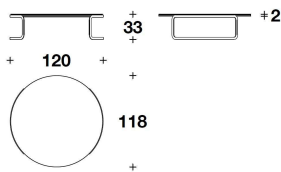

LYC (17V/1)
COFFEE TABLE
60x58x53H. cm
23 2/3x23x21H. "

LYC (17E/1)
WOOD : COFFEE TABLE
60x58x53H. cm
23 2/3x23x21H. "

LYC (17M/1)
MARBLE : COFFEE TABLE
60x58x53H. cm
23 2/3x23x21H. "

LYC (17V/2)
COFFEE TABLE
90x88x43H. cm
35 1/3x34 2/3x17H. "

LYC (17E/2)
WOOD : COFFEE TABLE
90x88x43H. cm
35 1/3x34 2/3x17H. "

LYC (17M/2)
MARBLE : COFFEE TABLE
90x88x43H. cm
35 1/3x34 2/3x17H. "

LYC (17V/3)
COFFEE TABLE
120x118x33H. cm
47 1/3x46 1/3x13H. "

LYC (17E/3)
WOOD : COFFEE TABLE
120x118x33H. cm
47 1/3x46 1/3x13H. "

LYC (17M/3)
MARBLE : COFFEE TABLE
120x118x33H. cm
47 1/3x46 1/3x13H. "

Note