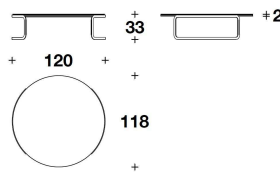

LYC (17V/1)
COFFEE TABLE
60x58x53H. cm
23 2/3x23x21H. "

LYC (17E/1)
WOOD : COFFEE TABLE
60x58x53H. cm
23 2/3x23x21H. "

LYC (17M/1)
MARBLE : COFFEE TABLE
60x58x53H. cm
23 2/3x23x21H. "

LYC (17V/2)
COFFEE TABLE
90x88x43H. cm
35 1/3x34 2/3x17H. "

LYC (17E/2)
WOOD : COFFEE TABLE
90x88x43H. cm
35 1/3x34 2/3x17H. "

LYC (17M/2)
MARBLE : COFFEE TABLE
90x88x43H. cm
35 1/3x34 2/3x17H. "

LYC (17V/3)
COFFEE TABLE
120x118x33H. cm
47 1/3x46 1/3x13H. "

LYC (17E/3)
WOOD : COFFEE TABLE
120x118x33H. cm
47 1/3x46 1/3x13H. "

LYC (17M/3)
MARBLE : COFFEE TABLE
120x118x33H. cm
47 1/3x46 1/3x13H. "

Note