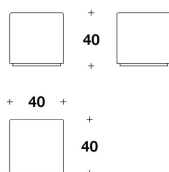

**BASE** Steel with matt Gold finishing

**COVER** Not removable fabric or leather

VPO (03)  
POUF / OTTOMAN  
40x40x40H.cm  
15 3/4x15 3/4x15 3/4H."