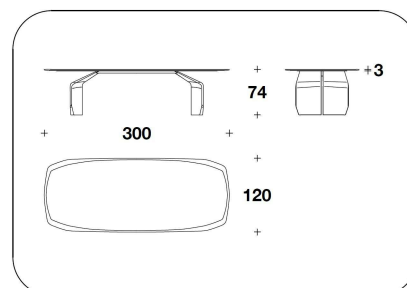

SPECIAL CUSTOMIZATION: special lacquering Degradé Lacquer effect, with glossy brushed finishing (delivery date indicated on the confirmation of the order)

BTV (35E) - BTV (35EL) - BTV (35E/SCZ)
 - BTV (35EL/SCZ)
 ROUND : TAVOLO / TABLE
 Ø 180x74H. - THK.3cm
 Ø 71x29H. - THK.1 3/16"

BTV (35ME) - BTV (35ML) - BTV
 (35ME/SCZ) - BTV (35ML/SCZ)
 ROUND MARBLE : TONDO / TABLE
 Ø 180x74H. - THK.3cm
 Ø 71x29H. - THK.1 3/16"

BTV (36E) - BTV (36EL) - BTV (36E/SCZ)
 - BTV (36EL/SCZ)
 RECTANGULAR : TAVOLO / TABLE
 250x120x74H. - THK.3cm
 98 1/3x47 1/3x29H. - THK.1 3/16"

BTV (36ME) - BTV (36ML) - BTV
 (36ME/SCZ) - BTV (36ML/SCZ)
 RECTANGULAR MARBLE : TAVOLO /
 TABLE
 250x120x74H. - THK.3cm
 98 1/3x47 1/3x29H. - THK.1 3/16"

BTV (34E) - BTV (34EL) - BTV (34E/SCZ)
 - BTV (34EL/SCZ)
 RECTANGULAR : TAVOLO / TABLE
 300x120x74H. - THK.3cm
 118x47 1/3x29H. - THK.1 3/16"

BTV (34ME) - BTV (34ML) - BTV
 (34ME/SCZ) - BTV (34ML/SCZ)
 RECTANGULAR MARBLE : TAVOLO /
 TABLE
 300x120x74H. - THK.3cm
 118x47 1/3x29H. - THK.1 3/16"

Note