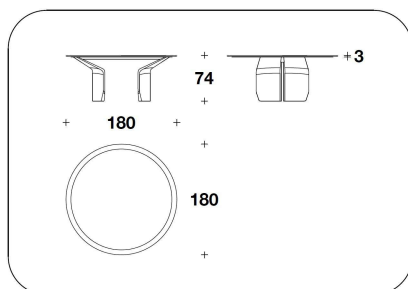

SPECIAL CUSTOMIZATION: special lacquering Degradé Lacquer effect, with glossy brushed finishing (delivery date indicated on the confirmation of the order)

BTV (35E) - BTV (35EL) - BTV (35E/SCZ)
 - BTV (35EL/SCZ)
 ROUND : TAVOLO / TABLE
 Ø 180x74H. - THK.3cm
 Ø 71x29H. - THK.1 3/16"

BTV (35ME) - BTV (35ML) - BTV
 (35ME/SCZ) - BTV (35ML/SCZ)
 ROUND MARBLE : TONDO / TABLE
 Ø 180x74H. - THK.3cm
 Ø 71x29H. - THK.1 3/16"

BTV (36E) - BTV (36EL) - BTV (36E/SCZ)
 - BTV (36EL/SCZ)
 RECTANGULAR : TAVOLO / TABLE
 250x120x74H. - THK.3cm
 98 1/3x47 1/3x29H. - THK.1 3/16"

BTV (36ME) - BTV (36ML) - BTV
 (36ME/SCZ) - BTV (36ML/SCZ)
 RECTANGULAR MARBLE : TAVOLO /
 TABLE
 250x120x74H. - THK.3cm
 98 1/3x47 1/3x29H. - THK.1 3/16"

BTV (34E) - BTV (34EL) - BTV (34E/SCZ)
 - BTV (34EL/SCZ)
 RECTANGULAR : TAVOLO / TABLE
 300x120x74H. - THK.3cm
 118x47 1/3x29H. - THK.1 3/16"

BTV (34ME) - BTV (34ML) - BTV
 (34ME/SCZ) - BTV (34ML/SCZ)
 RECTANGULAR MARBLE : TAVOLO /
 TABLE
 300x120x74H. - THK.3cm
 118x47 1/3x29H. - THK.1 3/16"

Note