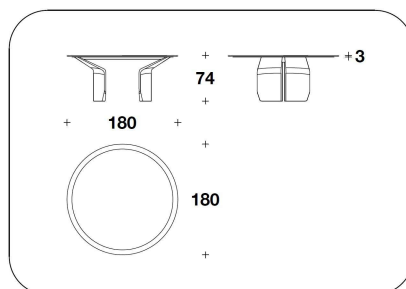

SPECIAL CUSTOMIZATION: special lacquering Degradé Lacquer effect, with glossy brushed finishing (delivery date indicated on the confirmation of the order)

BTV (35E) - BTV (35EL) - BTV (35E/SCZ)
 - BTV (35EL/SCZ)
 ROUND : TAVOLO / TABLE
 Ø 180x74H. - THK.3cm
 Ø 71x29H. - THK.1 3/16"

BTV (35ME) - BTV (35ML) - BTV
 (35ME/SCZ) - BTV (35ML/SCZ)
 ROUND MARBLE : TONDO / TABLE
 Ø 180x74H. - THK.3cm
 Ø 71x29H. - THK.1 3/16"

BTV (36E) - BTV (36EL) - BTV (36E/SCZ)
 - BTV (36EL/SCZ)
 RECTANGULAR : TAVOLO / TABLE
 250x120x74H. - THK.3cm
 98 1/3x47 1/3x29H. - THK.1 3/16"

BTV (36ME) - BTV (36ML) - BTV
 (36ME/SCZ) - BTV (36ML/SCZ)
 RECTANGULAR MARBLE : TAVOLO /
 TABLE
 250x120x74H. - THK.3cm
 98 1/3x47 1/3x29H. - THK.1 3/16"

BTV (34E) - BTV (34EL) - BTV (34E/SCZ)
 - BTV (34EL/SCZ)
 RECTANGULAR : TAVOLO / TABLE
 300x120x74H. - THK.3cm
 118x47 1/3x29H. - THK.1 3/16"

BTV (34ME) - BTV (34ML) - BTV
 (34ME/SCZ) - BTV (34ML/SCZ)
 RECTANGULAR MARBLE : TAVOLO /
 TABLE
 300x120x74H. - THK.3cm
 118x47 1/3x29H. - THK.1 3/16"

Note