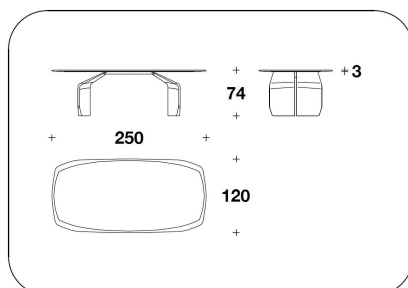

SPECIAL CUSTOMIZATION: special lacquering Degradé Lacquer effect, with glossy brushed finishing (delivery date indicated on the confirmation of the order)

BTV (35E) - BTV (35EL) - BTV (35E/SCZ)
 - BTV (35EL/SCZ)
 ROUND : TAVOLO / TABLE
 Ø 180x74H. - THK.3cm
 Ø 71x29H. - THK.1 3/16"

BTV (35ME) - BTV (35ML) - BTV
 (35ME/SCZ) - BTV (35ML/SCZ)
 ROUND MARBLE : TONDO / TABLE
 Ø 180x74H. - THK.3cm
 Ø 71x29H. - THK.1 3/16"

BTV (36E) - BTV (36EL) - BTV (36E/SCZ)
 - BTV (36EL/SCZ)
 RECTANGULAR : TAVOLO / TABLE
 250x120x74H. - THK.3cm
 98 1/3x47 1/3x29H. - THK.1 3/16"

BTV (36ME) - BTV (36ML) - BTV
 (36ME/SCZ) - BTV (36ML/SCZ)
 RECTANGULAR MARBLE : TAVOLO /
 TABLE
 250x120x74H. - THK.3cm
 98 1/3x47 1/3x29H. - THK.1 3/16"

BTV (34E) - BTV (34EL) - BTV (34E/SCZ)
 - BTV (34EL/SCZ)
 RECTANGULAR : TAVOLO / TABLE
 300x120x74H. - THK.3cm
 118x47 1/3x29H. - THK.1 3/16"

BTV (34ME) - BTV (34ML) - BTV
 (34ME/SCZ) - BTV (34ML/SCZ)
 RECTANGULAR MARBLE : TAVOLO /
 TABLE
 300x120x74H. - THK.3cm
 118x47 1/3x29H. - THK.1 3/16"

Note