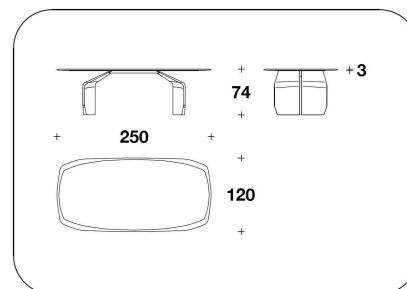

SPECIAL CUSTOMIZATION: special lacquering Degradé Lacquer effect, with glossy brushed finishing (delivery date indicated on the confirmation of the order)

BTV (35E) - BTV (35EL) - BTV (35E/SCZ)
 - BTV (35EL/SCZ)
 ROUND : TAVOLO / TABLE
 Ø 180x74H. - THK.3cm
 Ø 71x29H. - THK.1 3/16"

BTV (35ME) - BTV (35ML) - BTV
 (35ME/SCZ) - BTV (35ML/SCZ)
 ROUND MARBLE : TONDO / TABLE
 Ø 180x74H. - THK.3cm
 Ø 71x29H. - THK.1 3/16"

BTV (36E) - BTV (36EL) - BTV (36E/SCZ)
 - BTV (36EL/SCZ)
 RECTANGULAR : TAVOLO / TABLE
 250x120x74H. - THK.3cm
 98 1/3x47 1/3x29H. - THK.1 3/16"

BTV (36ME) - BTV (36ML) - BTV
 (36ME/SCZ) - BTV (36ML/SCZ)
 RECTANGULAR MARBLE : TAVOLO /
 TABLE
 250x120x74H. - THK.3cm
 98 1/3x47 1/3x29H. - THK.1 3/16"

BTV (34E) - BTV (34EL) - BTV (34E/SCZ)
 - BTV (34EL/SCZ)
 RECTANGULAR : TAVOLO / TABLE
 300x120x74H. - THK.3cm
 118x47 1/3x29H. - THK.1 3/16"

BTV (34ME) - BTV (34ML) - BTV
 (34ME/SCZ) - BTV (34ML/SCZ)
 RECTANGULAR MARBLE : TAVOLO /
 TABLE
 300x120x74H. - THK.3cm
 118x47 1/3x29H. - THK.1 3/16"

Note