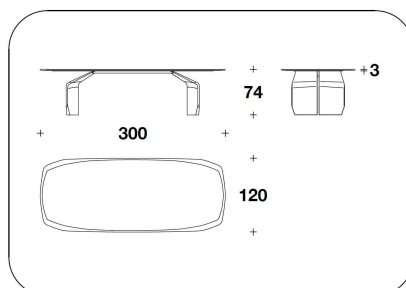

SPECIAL CUSTOMIZATION: special lacquering Degradé Lacquer effect, with glossy brushed finishing (delivery date indicated on the confirmation of the order)

BTV (35E) - BTV (35EL) - BTV (35E/SCZ)
 - BTV (35EL/SCZ)
 ROUND : TAVOLO / TABLE
 Ø 180x74H. - THK.3cm
 Ø 71x29H. - THK.1 3/16"

BTV (35ME) - BTV (35ML) - BTV
 (35ME/SCZ) - BTV (35ML/SCZ)
 ROUND MARBLE : TONDO / TABLE
 Ø 180x74H. - THK.3cm
 Ø 71x29H. - THK.1 3/16"

BTV (36E) - BTV (36EL) - BTV (36E/SCZ)
 - BTV (36EL/SCZ)
 RECTANGULAR : TAVOLO / TABLE
 250x120x74H. - THK.3cm
 98 1/3x47 1/3x29H. - THK.1 3/16"

BTV (36ME) - BTV (36ML) - BTV
 (36ME/SCZ) - BTV (36ML/SCZ)
 RECTANGULAR MARBLE : TAVOLO /
 TABLE
 250x120x74H. - THK.3cm
 98 1/3x47 1/3x29H. - THK.1 3/16"

BTV (34E) - BTV (34EL) - BTV (34E/SCZ)
 - BTV (34EL/SCZ)
 RECTANGULAR : TAVOLO / TABLE
 300x120x74H. - THK.3cm
 118x47 1/3x29H. - THK.1 3/16"

BTV (34ME) - BTV (34ML) - BTV
 (34ME/SCZ) - BTV (34ML/SCZ)
 RECTANGULAR MARBLE : TAVOLO /
 TABLE
 300x120x74H. - THK.3cm
 118x47 1/3x29H. - THK.1 3/16"

Note