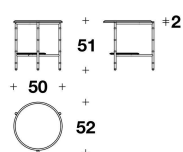

Lower top in dark grey monolithic and bevelled glass, back lacquered in black colour, coordinated with the lacquered frame

**LUXURY LIVING LUXENCE**  
**coffee-side tables**  
**BAMBOO**

LYC (19/1)  
 SIDE TABLE  
 50x52x50H. - 50x52x51H.cm  
 19 3/4x20 1/3x19 3/4H. - 19 3/4x20  
 1/3x20H."

LYC (19/1)  
 SIDE TABLE  
 50x52x50H. - 50x52x51H.cm  
 19 3/4x20 1/3x19 3/4H. - 19 3/4x20  
 1/3x20H."

LYC (19/2)  
 SIDE TABLE  
 50x52x60H. - 50x52x61H.cm  
 19 3/4x20 1/3x23 2/3H. - 19 3/4x20  
 1/3x24H."

LYC (19/2)  
 SIDE TABLE  
 50x52x60H. - 50x52x61H.cm  
 19 3/4x20 1/3x23 2/3H. - 19 3/4x20  
 1/3x24H."

**Note**