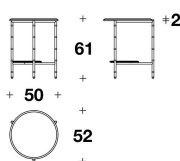

Lower top in dark grey monolithic and bevelled glass, back lacquered in black colour, coordinated with the lacquered frame

**LUXURY LIVING LUXENCE**  
**coffee-side tables**  
**BAMBOO**

LYC (19/1)  
 SIDE TABLE  
 50x52x50H. - 50x52x51H.cm  
 19 3/4x20 1/3x19 3/4H. - 19 3/4x20  
 1/3x20H."

LYC (19/1)  
 SIDE TABLE  
 50x52x50H. - 50x52x51H.cm  
 19 3/4x20 1/3x19 3/4H. - 19 3/4x20  
 1/3x20H."

LYC (19/2)  
 SIDE TABLE  
 50x52x60H. - 50x52x61H.cm  
 19 3/4x20 1/3x23 2/3H. - 19 3/4x20  
 1/3x24H."

LYC (19/2)  
 SIDE TABLE  
 50x52x60H. - 50x52x61H.cm  
 19 3/4x20 1/3x23 2/3H. - 19 3/4x20  
 1/3x24H."

**Note**