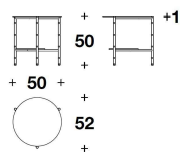

Lower top in dark grey monolithic and bevelled glass, back lacquered in black colour, coordinated with the lacquered frame

**LUXURY LIVING LUXENCE**  
**coffee-side tables**  
**BAMBOO**

LYC (19/1)  
 SIDE TABLE  
 50x52x50H. - 50x52x51H.cm  
 19 3/4x20 1/3x19 3/4H. - 19 3/4x20  
 1/3x20H."

LYC (19/1)  
 SIDE TABLE  
 50x52x50H. - 50x52x51H.cm  
 19 3/4x20 1/3x19 3/4H. - 19 3/4x20  
 1/3x20H."

LYC (19/2)  
 SIDE TABLE  
 50x52x60H. - 50x52x61H.cm  
 19 3/4x20 1/3x23 2/3H. - 19 3/4x20  
 1/3x24H."

LYC (19/2)  
 SIDE TABLE  
 50x52x60H. - 50x52x61H.cm  
 19 3/4x20 1/3x23 2/3H. - 19 3/4x20  
 1/3x24H."

**Note**