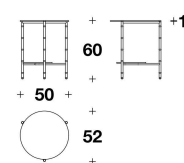

Lower top in dark grey monolithic and bevelled glass, back lacquered in black colour, coordinated with the lacquered frame

**LUXURY LIVING LUXENCE**  
**coffee-side tables**  
**BAMBOO**

LYC (19/1)  
 SIDE TABLE  
 50x52x50H. - 50x52x51H.cm  
 19 3/4x20 1/3x19 3/4H. - 19 3/4x20  
 1/3x20H."

LYC (19/1)  
 SIDE TABLE  
 50x52x50H. - 50x52x51H.cm  
 19 3/4x20 1/3x19 3/4H. - 19 3/4x20  
 1/3x20H."

LYC (19/2)  
 SIDE TABLE  
 50x52x60H. - 50x52x61H.cm  
 19 3/4x20 1/3x23 2/3H. - 19 3/4x20  
 1/3x24H."

LYC (19/2)  
 SIDE TABLE  
 50x52x60H. - 50x52x61H.cm  
 19 3/4x20 1/3x23 2/3H. - 19 3/4x20  
 1/3x24H."

**Note**